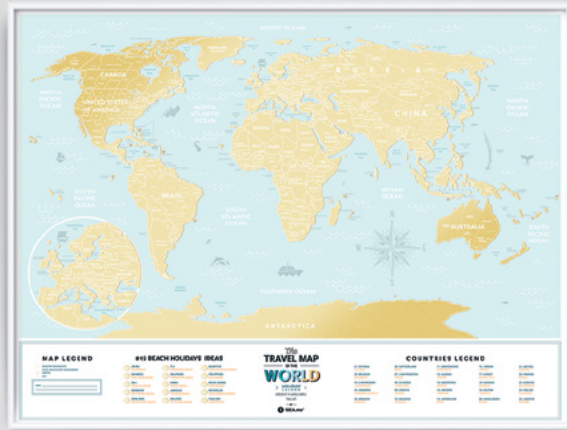

TRAVEL MAP HOLIDAY LAGOON WORLD

NEW

A SCRATCH-OFF MAP OF THE WORLD AND YOUR PERSONAL TRAVEL DIARY. SCRATCH OFF THE GOLDEN LAYER FROM THE PLACES YOU'VE VISITED. SIGN THE MAP WITH YOUR NAME AND USE THE CHECK-LIST OF THE WORLD'S BEST BEACHES. MARK EVEN THE SMALLEST COUNTRIES ON AN ENLARGED EUROPE.

MAP OF THE WORLD AND MAP OF EUROPE 2 IN 1

BEFORE

AFTER

ACCESSORY SET

- instruction

SKU: HLW
EAN: 4820191130524

POSTER
W 80 cm / 31.5 in
H 60 cm / 23.6 in

PAPER
ENG