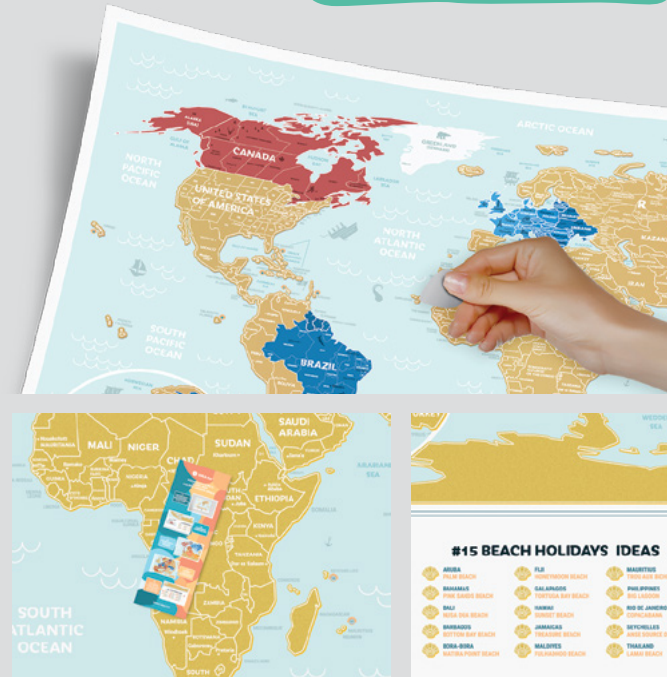

TRAVEL MAP HOLIDAY LAGOON WORLD

NEW

A SCRATCH-OFF MAP OF THE WORLD AND YOUR PERSONAL TRAVEL DIARY. SCRATCH OFF THE GOLDEN LAYER FROM THE PLACES YOU'VE VISITED. SIGN THE MAP WITH YOUR NAME AND USE THE CHECK-LIST OF THE WORLD'S BEST BEACHES. MARK EVEN THE SMALLEST COUNTRIES ON AN ENLARGED EUROPE.

MAP OF THE WORLD AND MAP OF EUROPE 2 IN 1

BEFORE

AFTER

ACCESSORY SET

- instruction

SKU: HLW
EAN: 4820191130524

POSTER
W 80 cm / 31.5 in
H 60 cm / 23.6 in

PAPER
ENG

TUBE
H 64 cm / 25.2 in
D 7 cm / 2.8 in