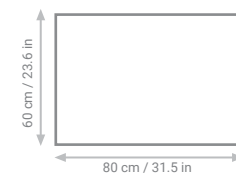

POSTER
W 80 cm / 31.5 in
H 60 cm / 23.6 in

PLASTIC
ENG

TUBE
H 64 cm / 25.2 in
D 7 cm / 2.8 in